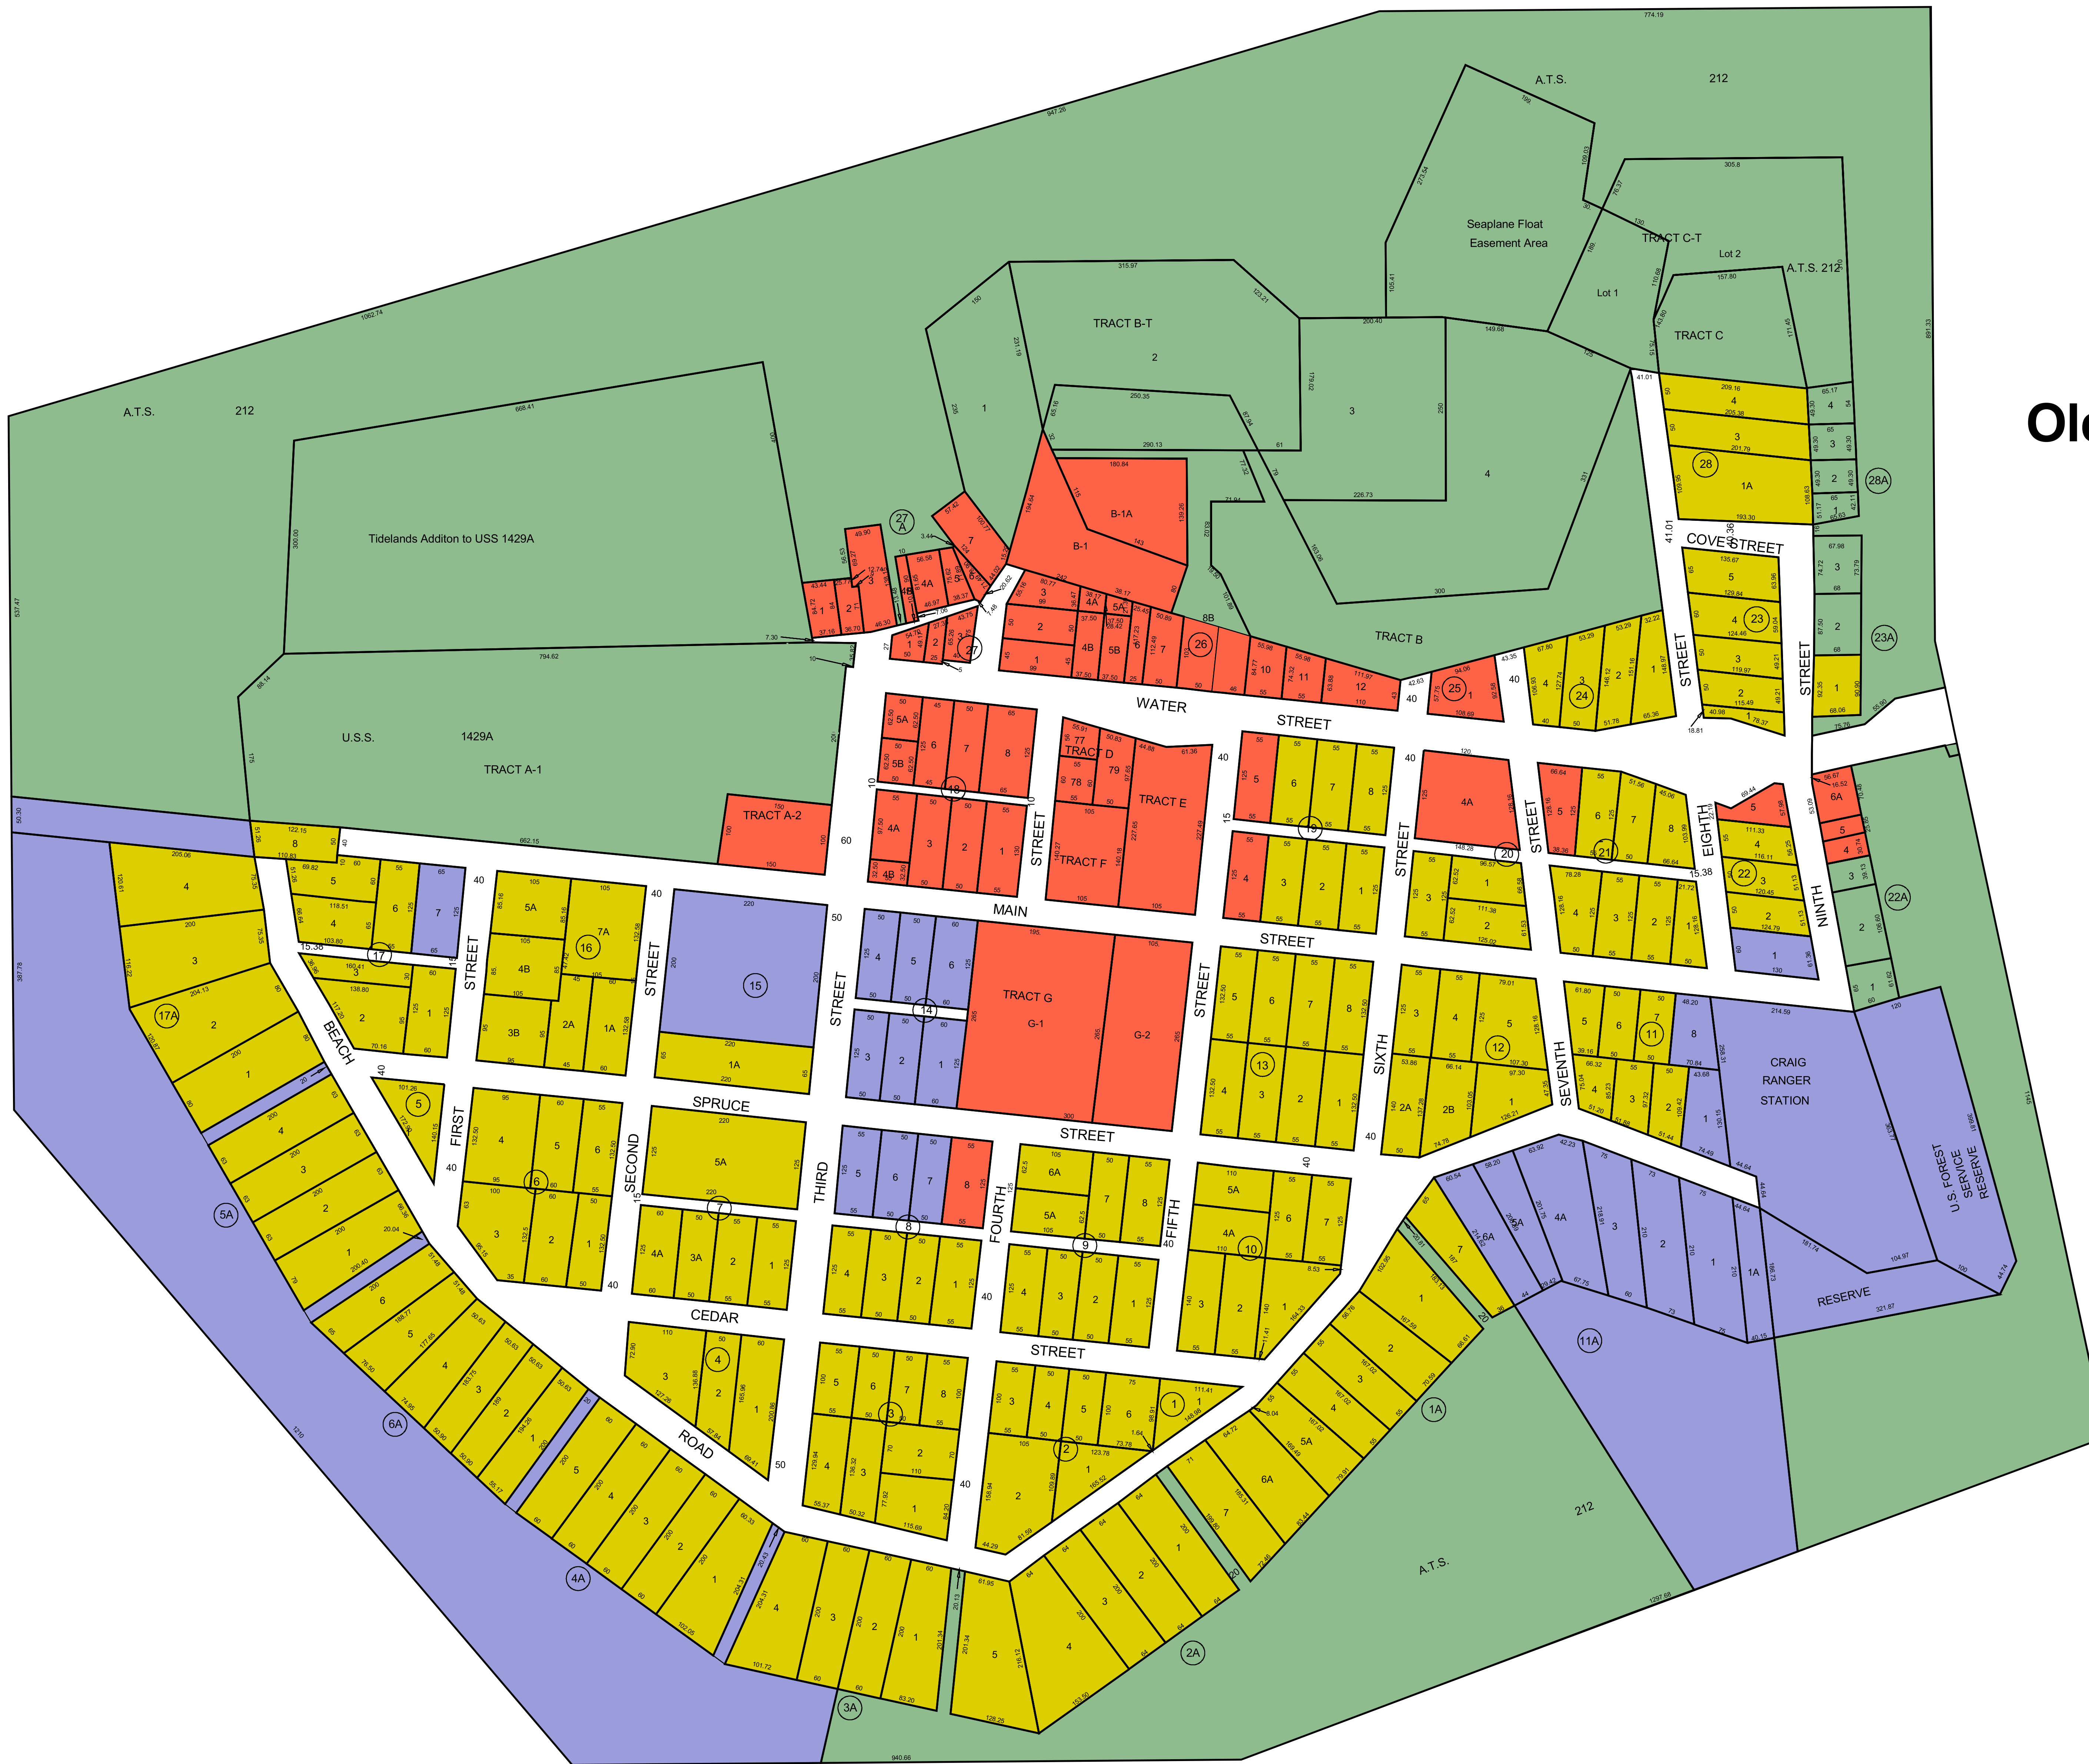

Old Craig Land Zoning

Zoning Legend

- High Density Residential - I
- Commercial
- Marine Industrial
- Public

City of Craig
Municipal Land Map
P.O. Box 725
Craig, Alaska 99921

Prepared by:
Resource Data, Inc.