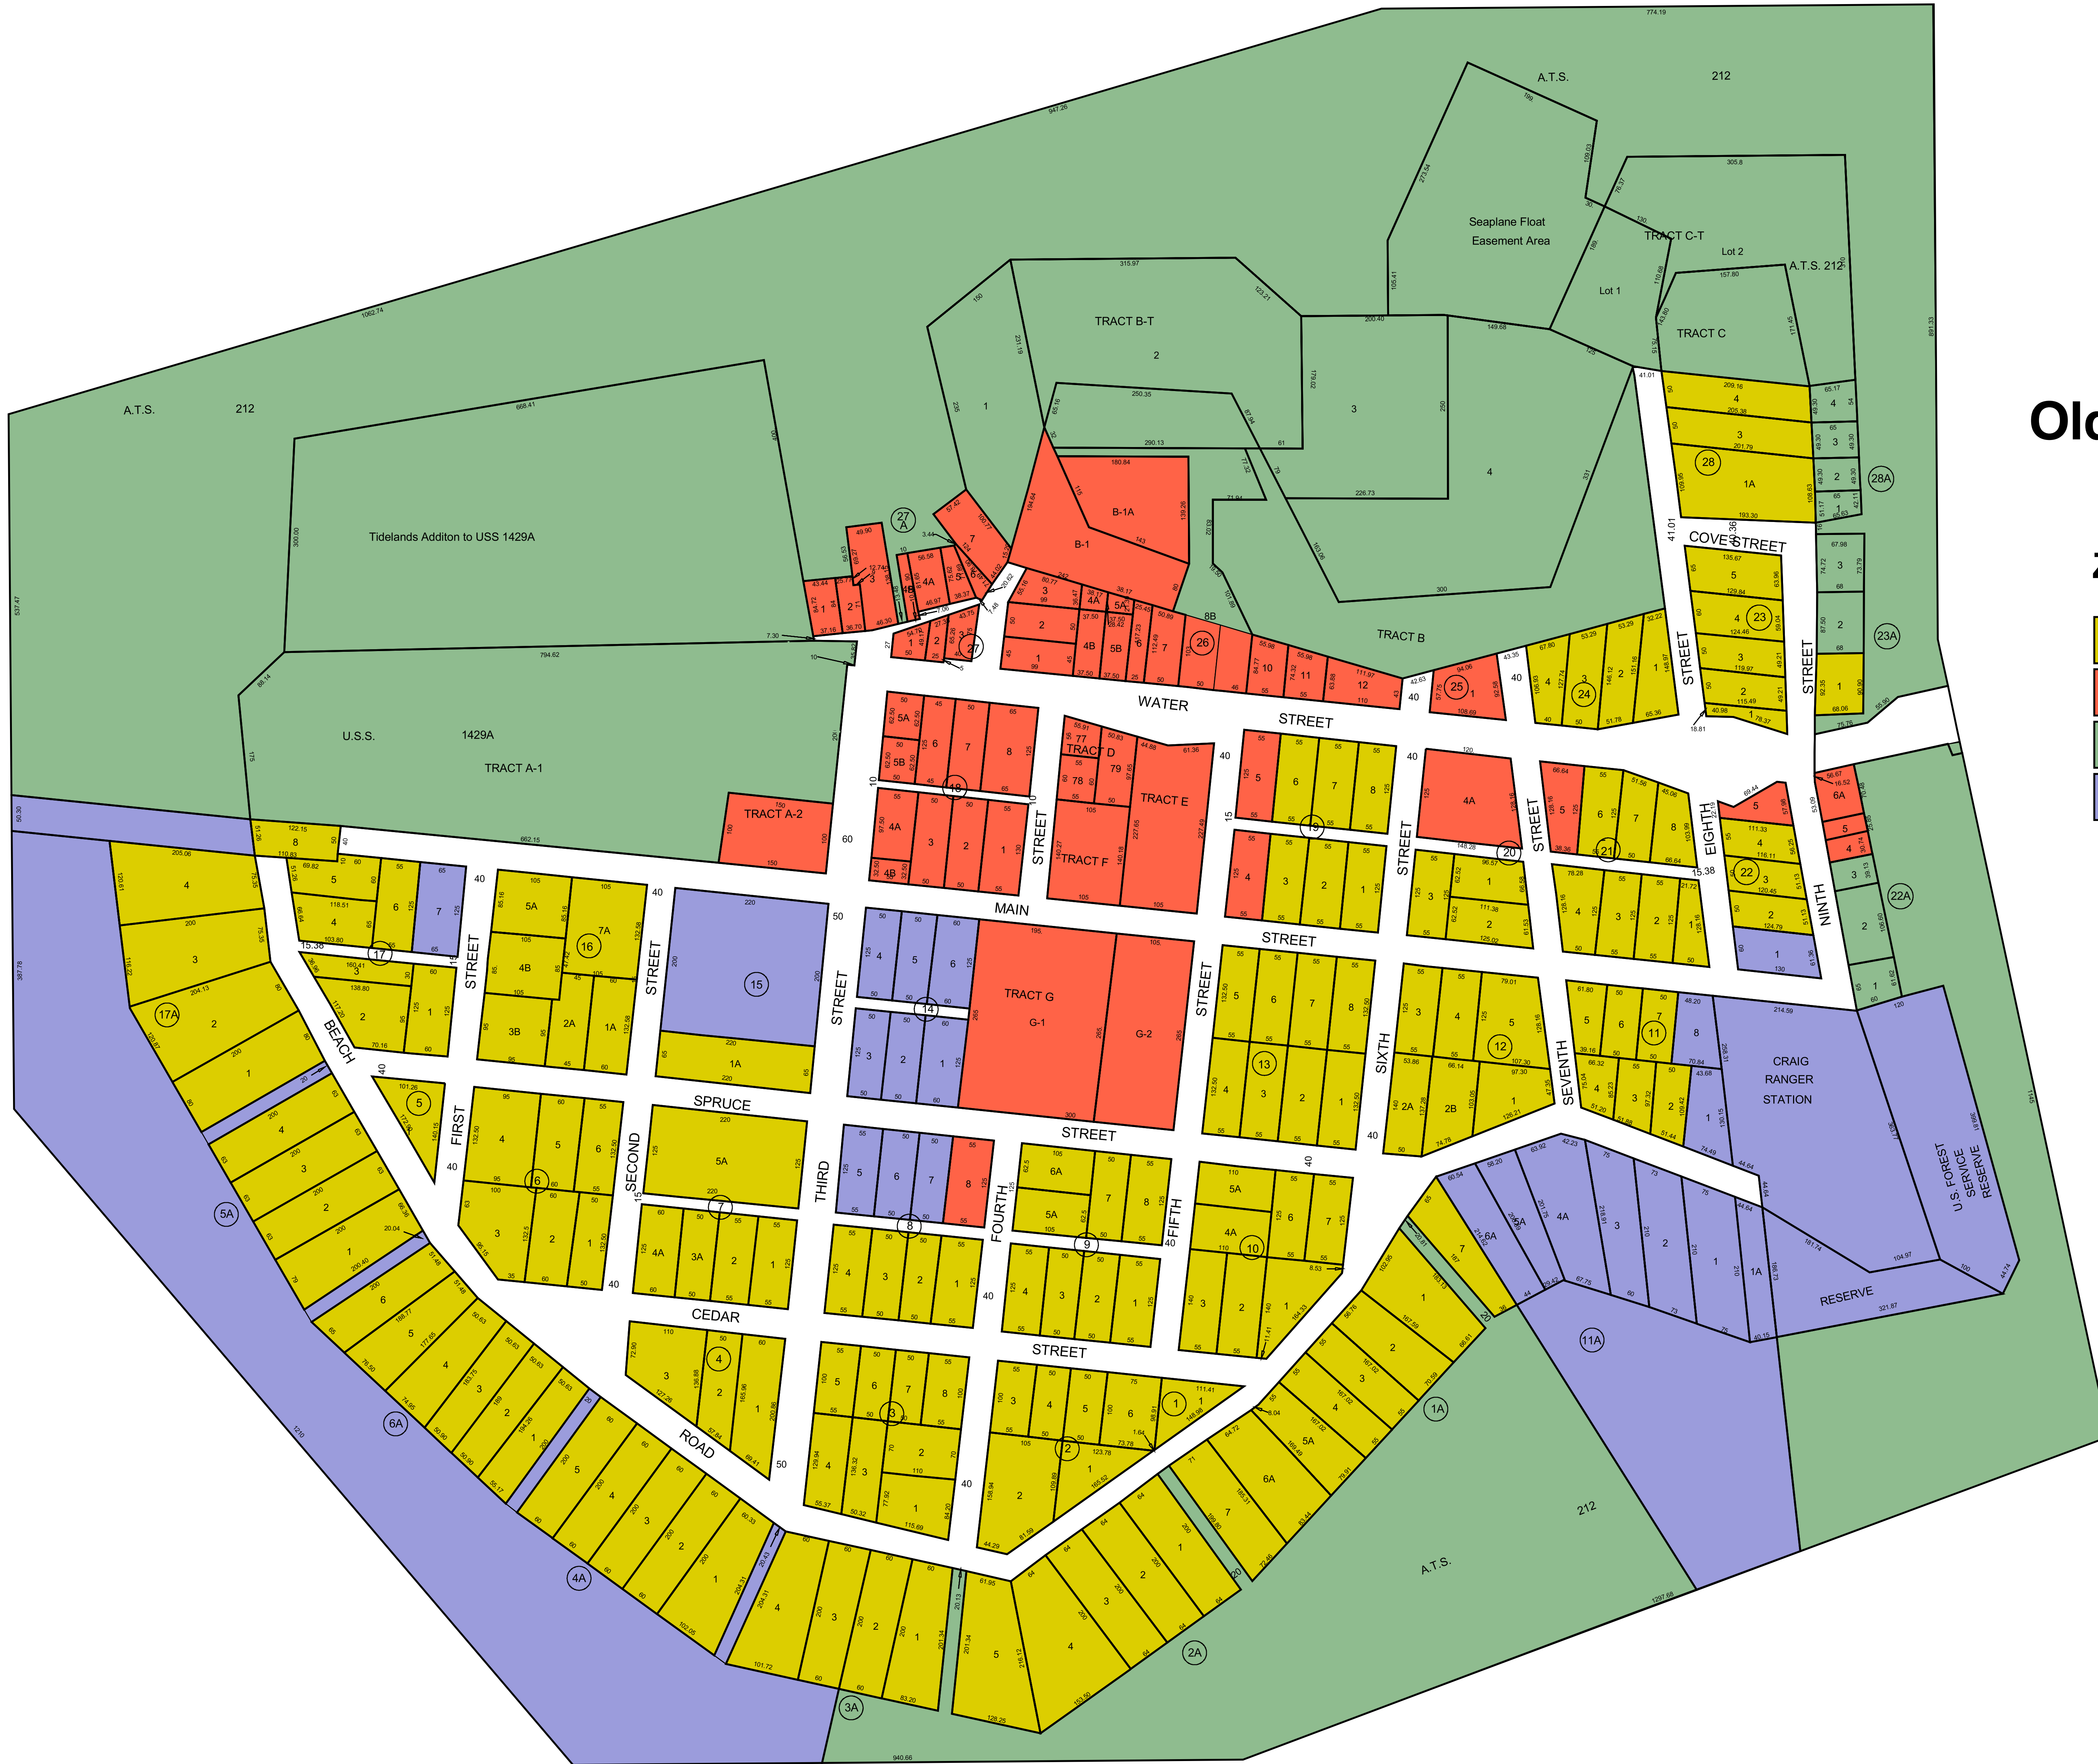

Old Craig Land Zoning

Zoning Legend

- High Density Residential - I
- Commercial
- Marine Industrial
- Public

City of Craig
Municipal Land Map
P.O. Box 725
Craig, Alaska 99921

Prepared by:
Resource Data, Inc.