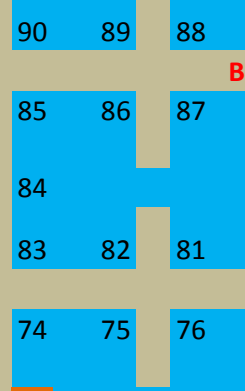

EAST

WEST

100
99
98
97
96
95
94
93
92
91
90
89
88
85
86
87
84
83
82
81
80
79
78

T1
T2

**Power only available on
Transient dock for transient vessels**

T4 T3

T12

TRANSIENT MOORAGE