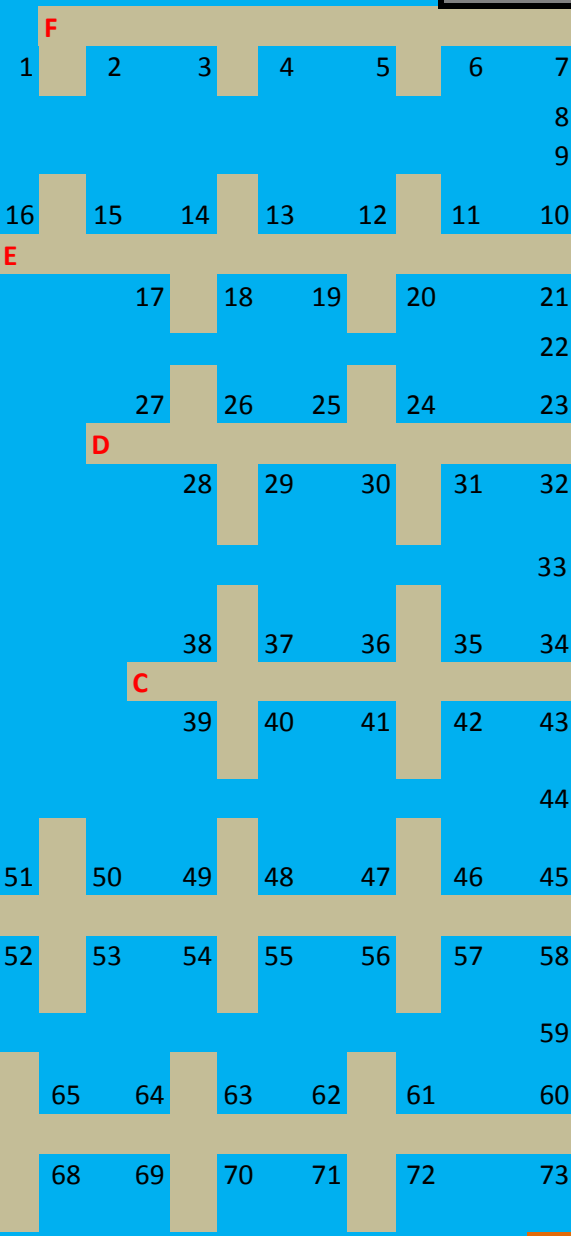

Harbor Parking

SOUTH

North Cove Boat Grid

Boat launch

\$5 per launch
\$35 for Annual

NORTH COVE HARBOR

1 Hour Loading Zone

VHF Ch.16

EAST

WEST

100
99
98
97
96
95
94
93
92
91
90
89
88
85
86
87
84
83
82
81
80
79
78

T1
T2

**Power only available on
Transient dock for transient vessels**

T4 T3

T12

TRANSIENT MOORAGE

T5 T6

T7 T8

T9 T10

NORTH