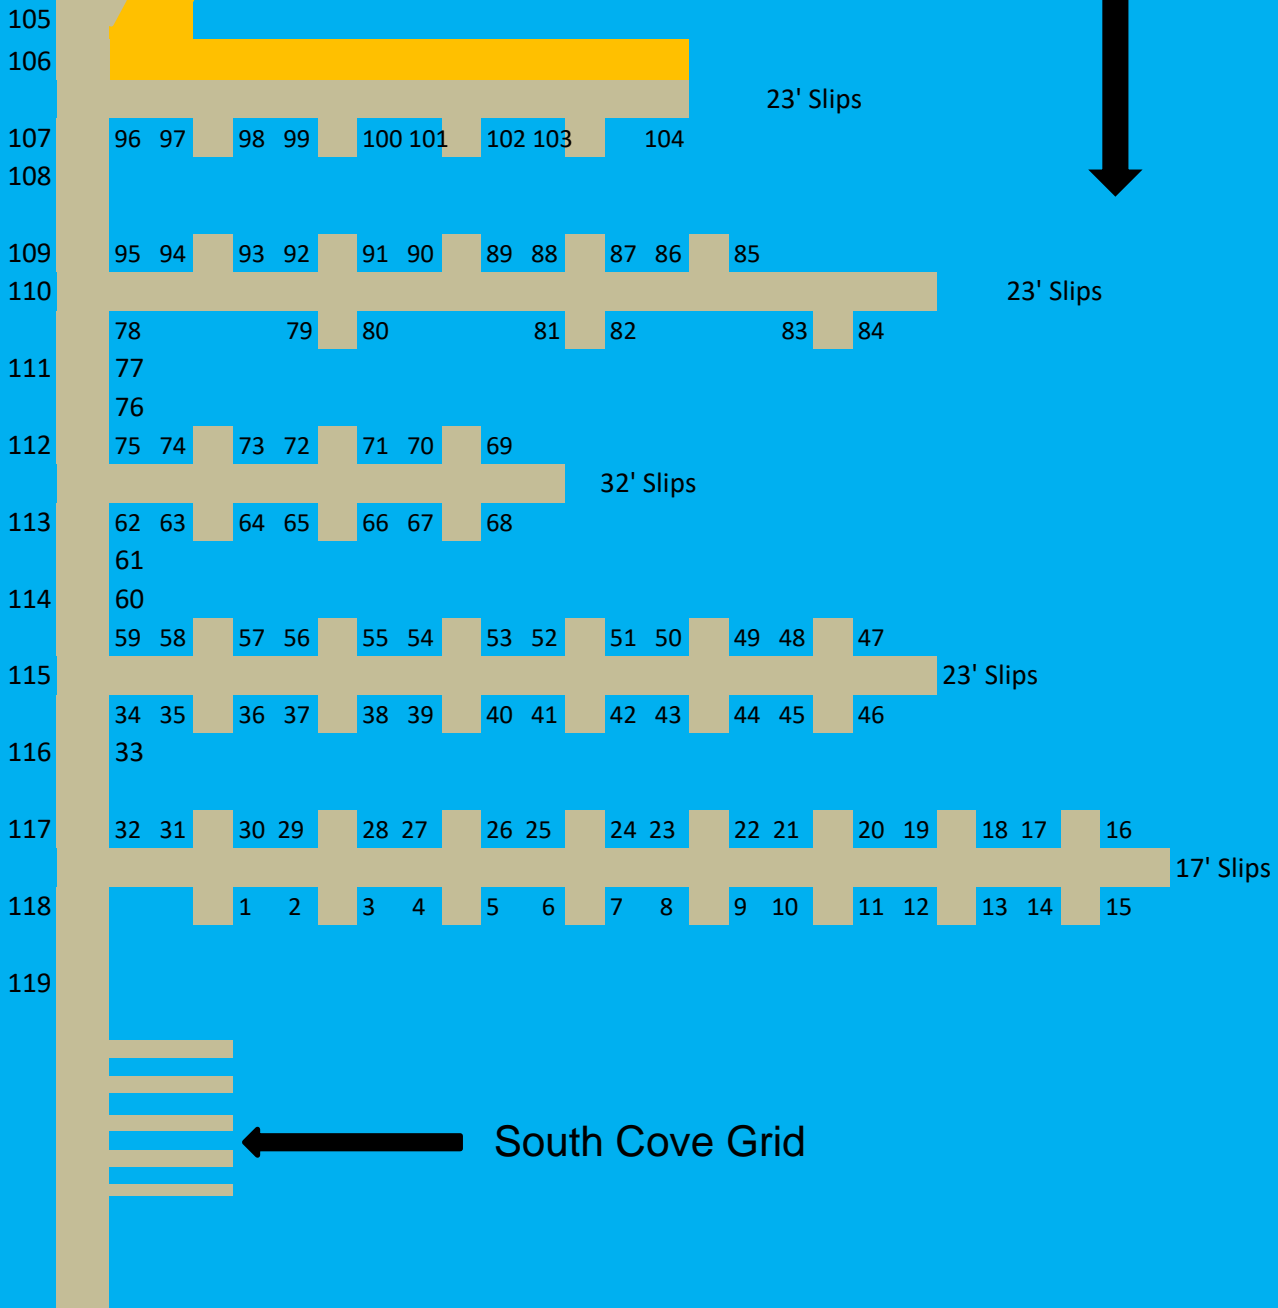

SOUTH COVE HARBOR

Transient power only available on transient float

TRANSIENT MOORAGE

CRAIG-KLAWOCK HWY