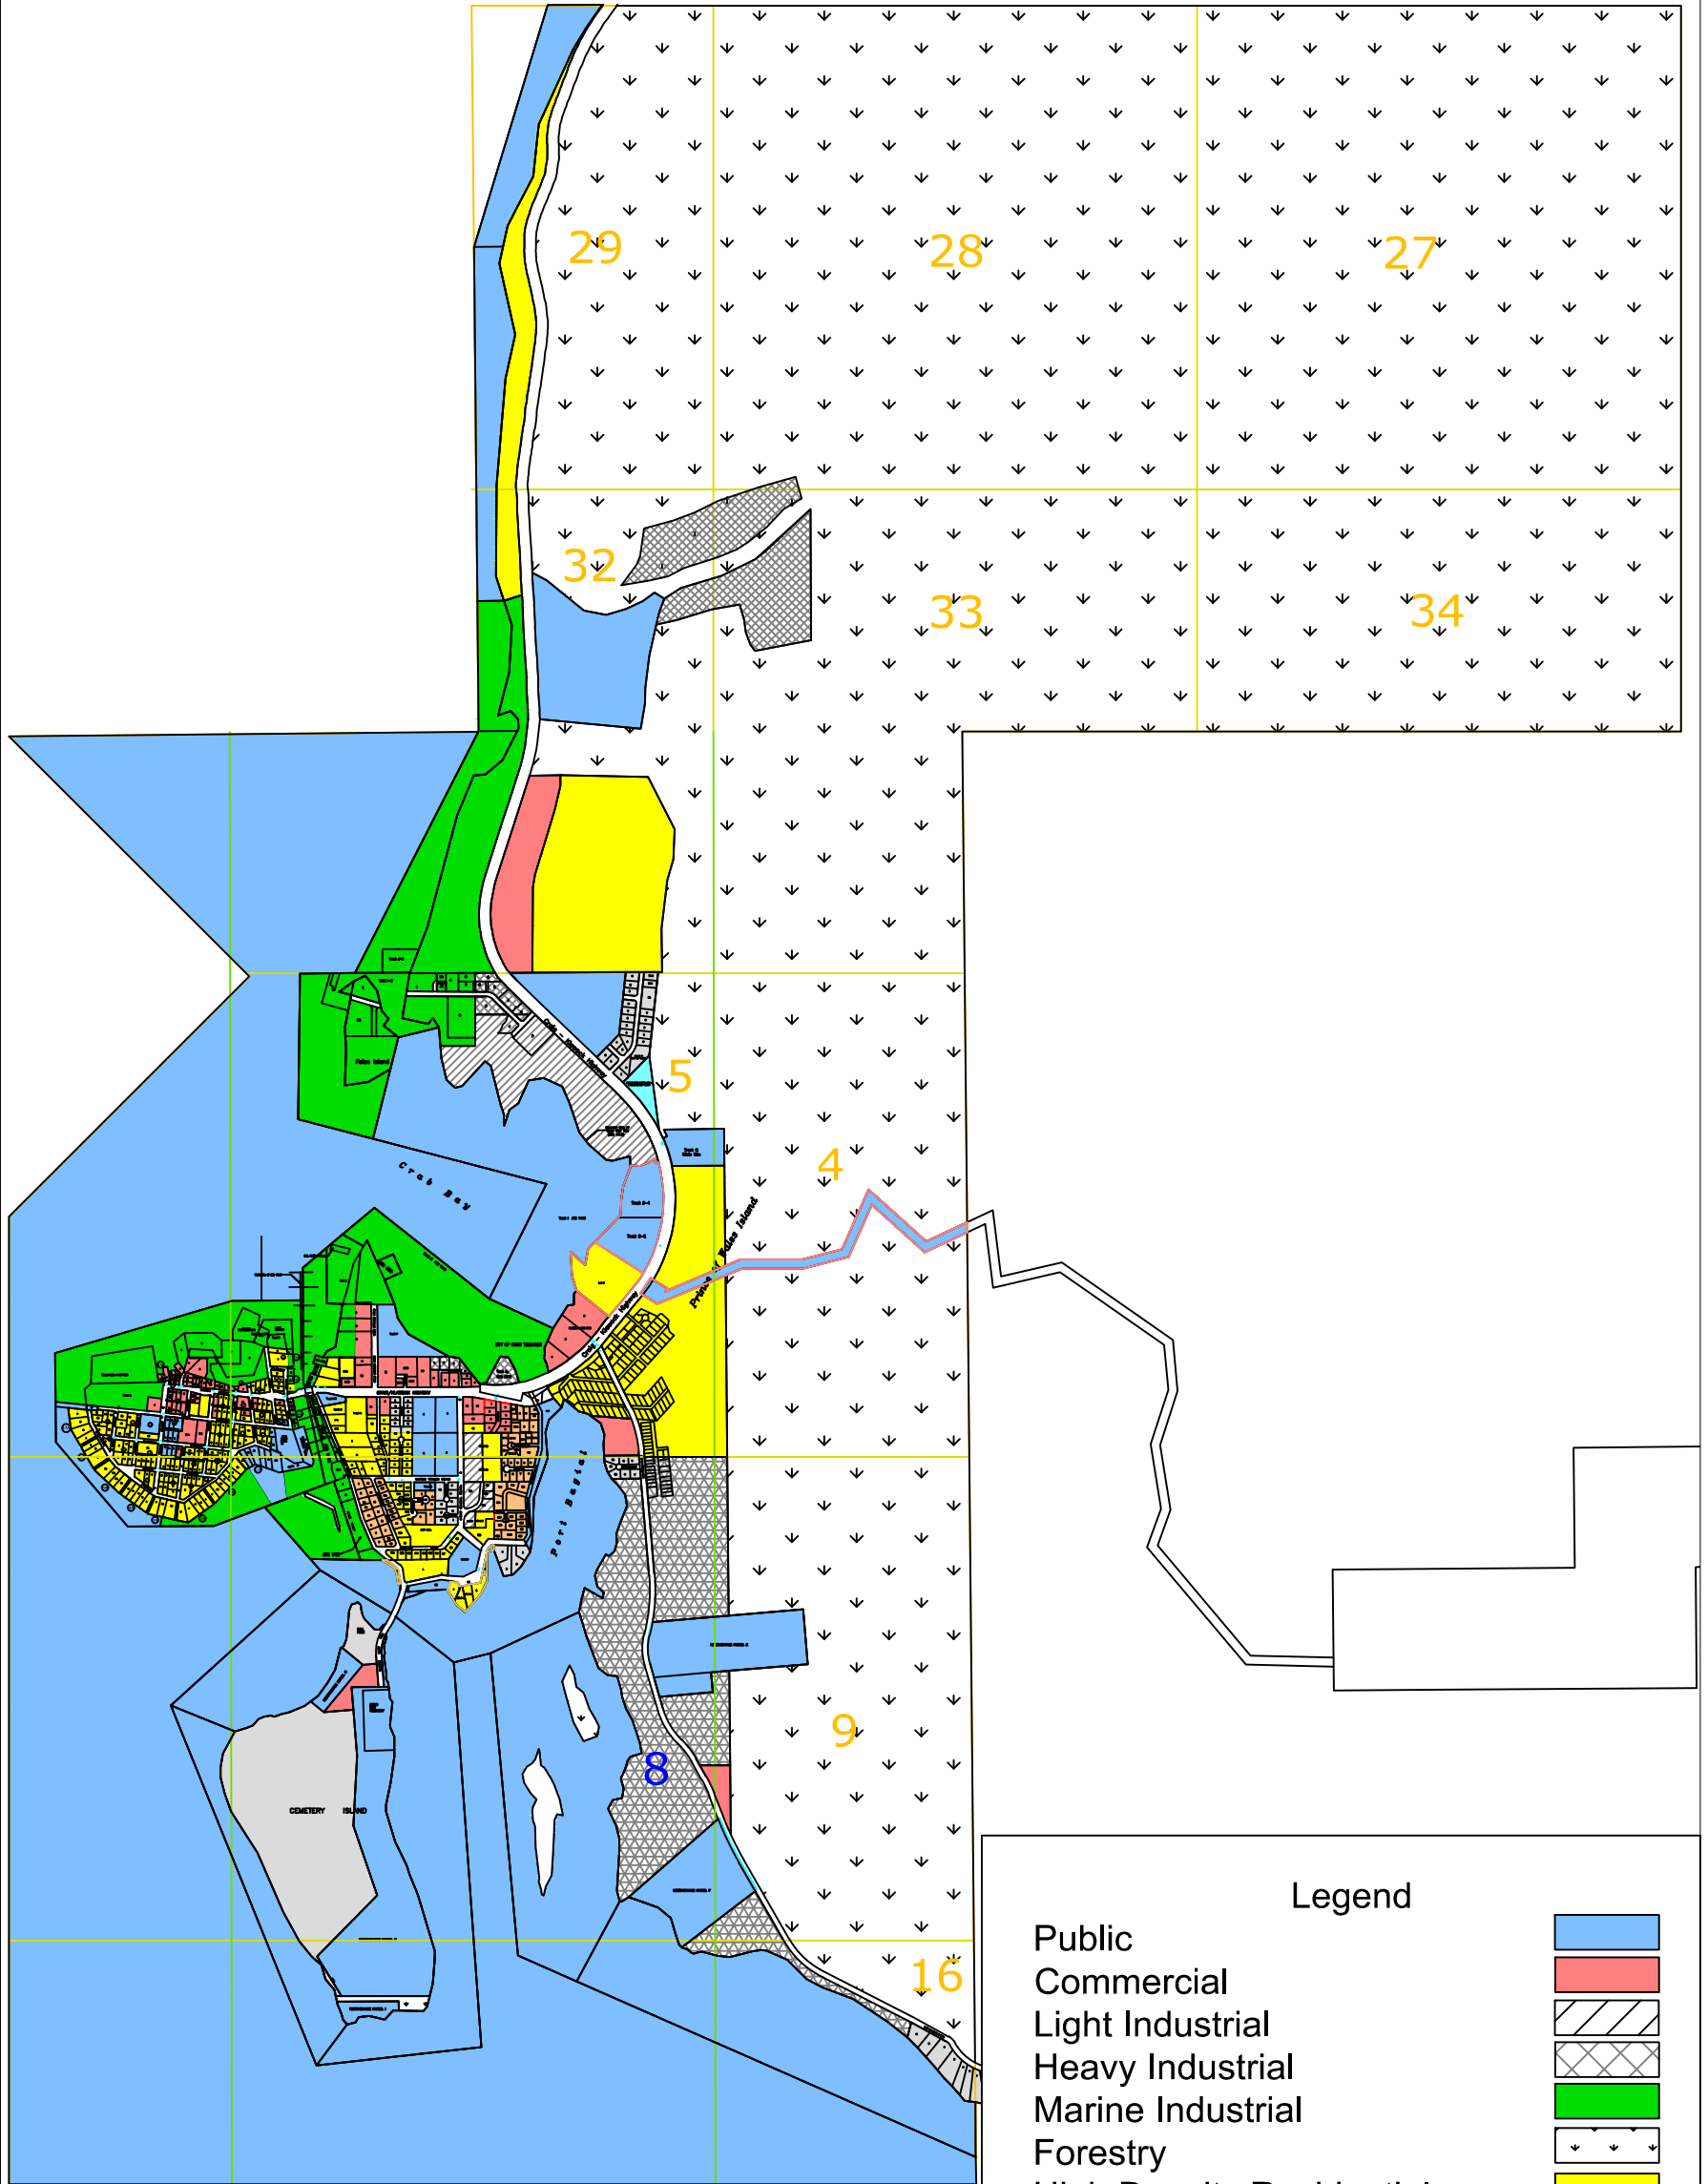

City of Craig Zoning Map

Revised: 5/04/2023