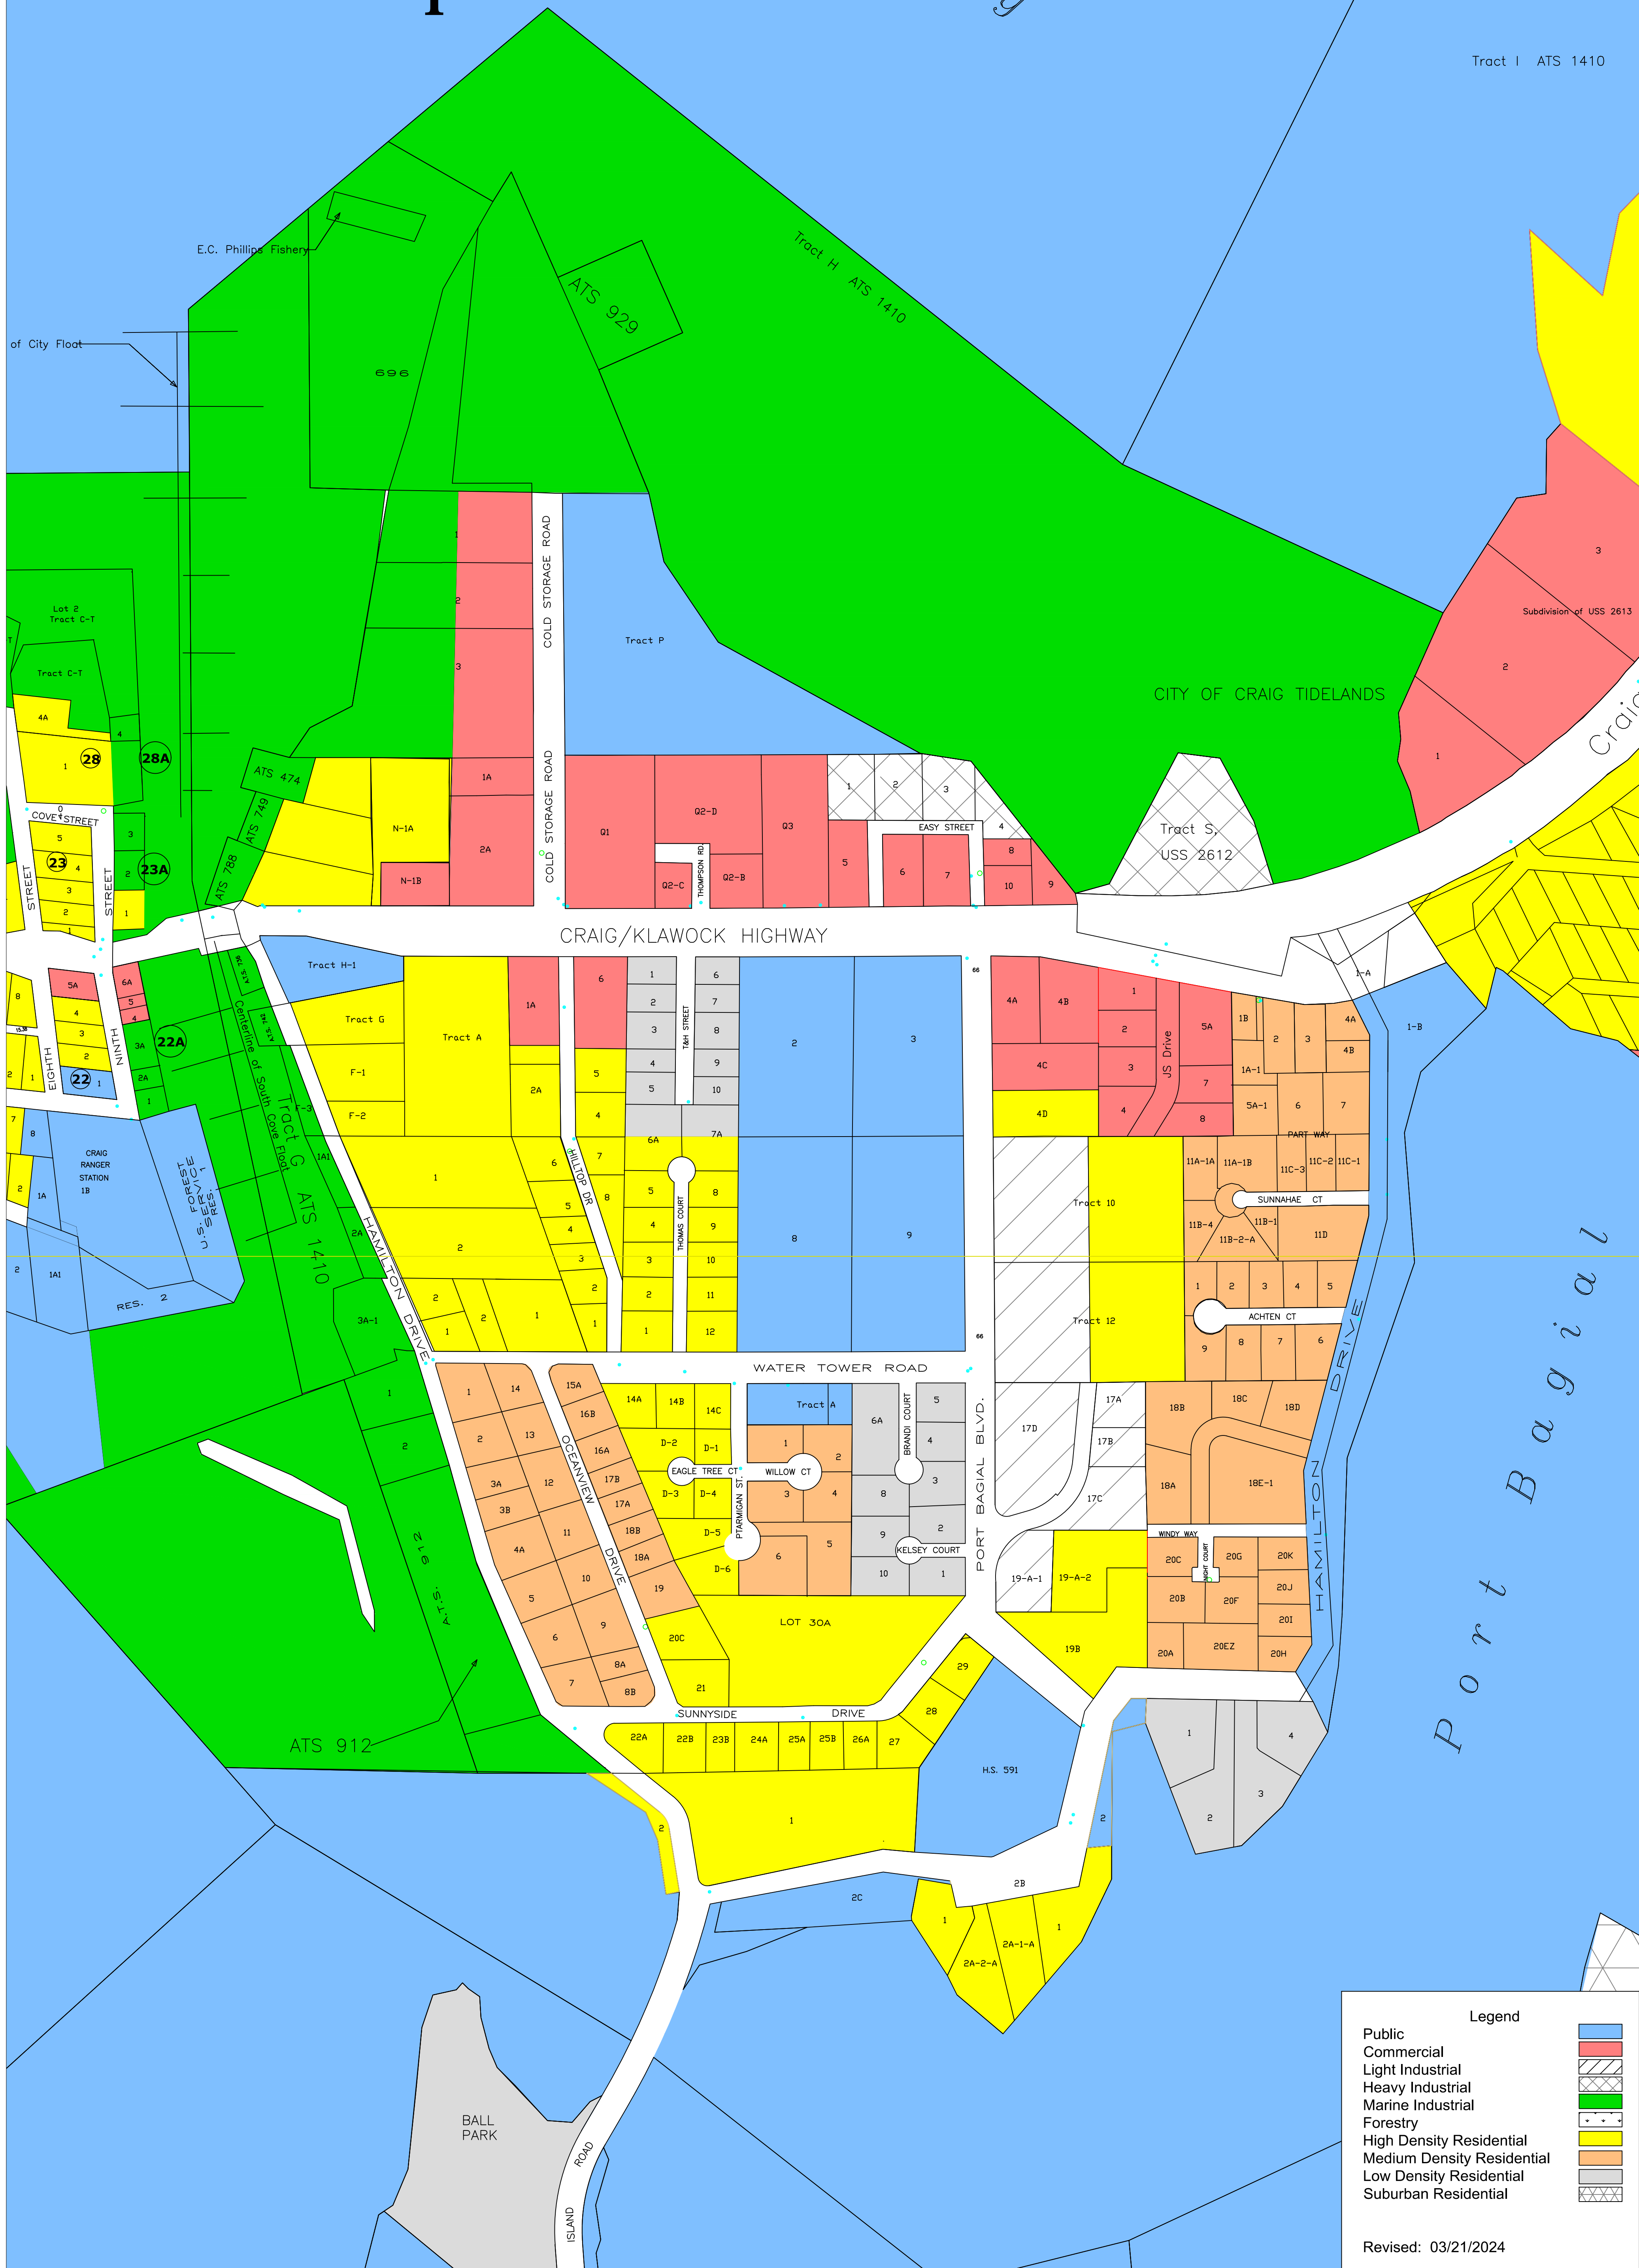

City of Craig East Craig Zoning Map

C r a b
B a y

Tract I ATS 1410

Legend

- Public
- Commercial
- Light Industrial
- Heavy Industrial
- Marine Industrial
- Forestry
- High Density Residential
- Medium Density Residential
- Low Density Residential
- Suburban Residential

Revised: 03/21/2024