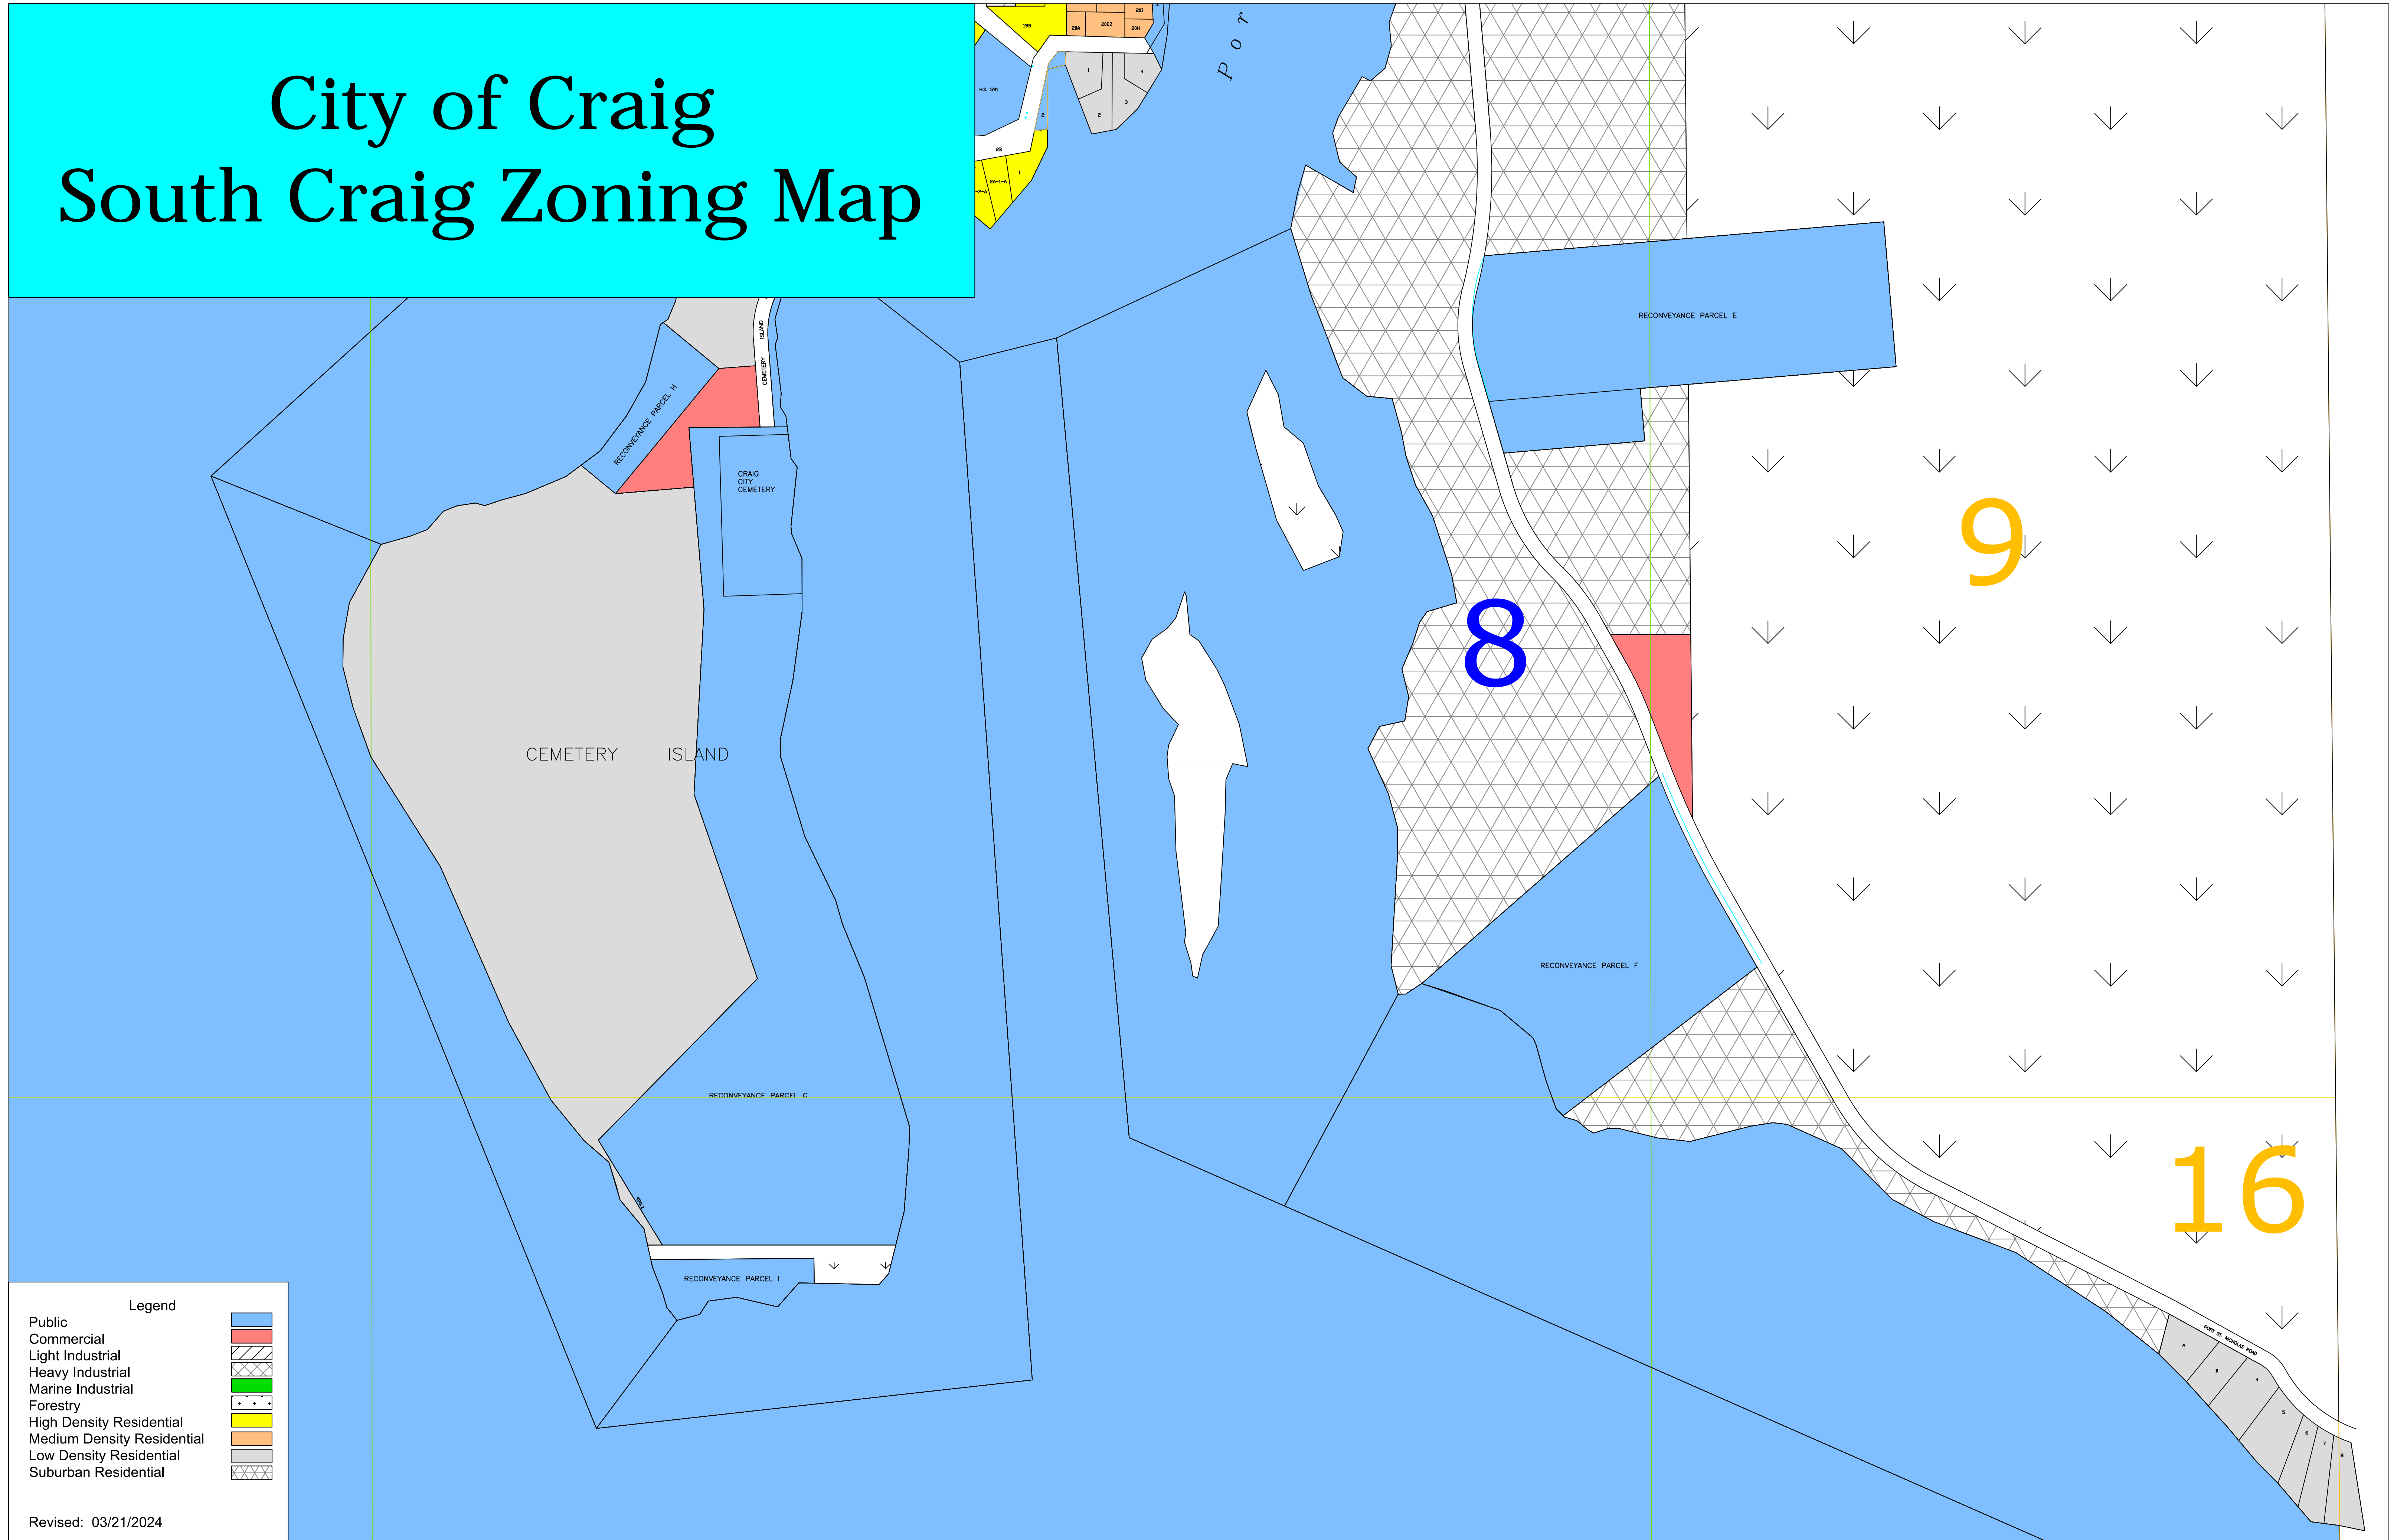

City of Craig South Craig Zoning Map

Legend

Public	Light blue
Commercial	Red
Light Industrial	Diagonal hatching
Heavy Industrial	Cross-hatching
Marine Industrial	Green hatching
Forestry	White hatching
High Density Residential	Yellow
Medium Density Residential	Orange
Low Density Residential	Light grey
Suburban Residential	Diamond hatching