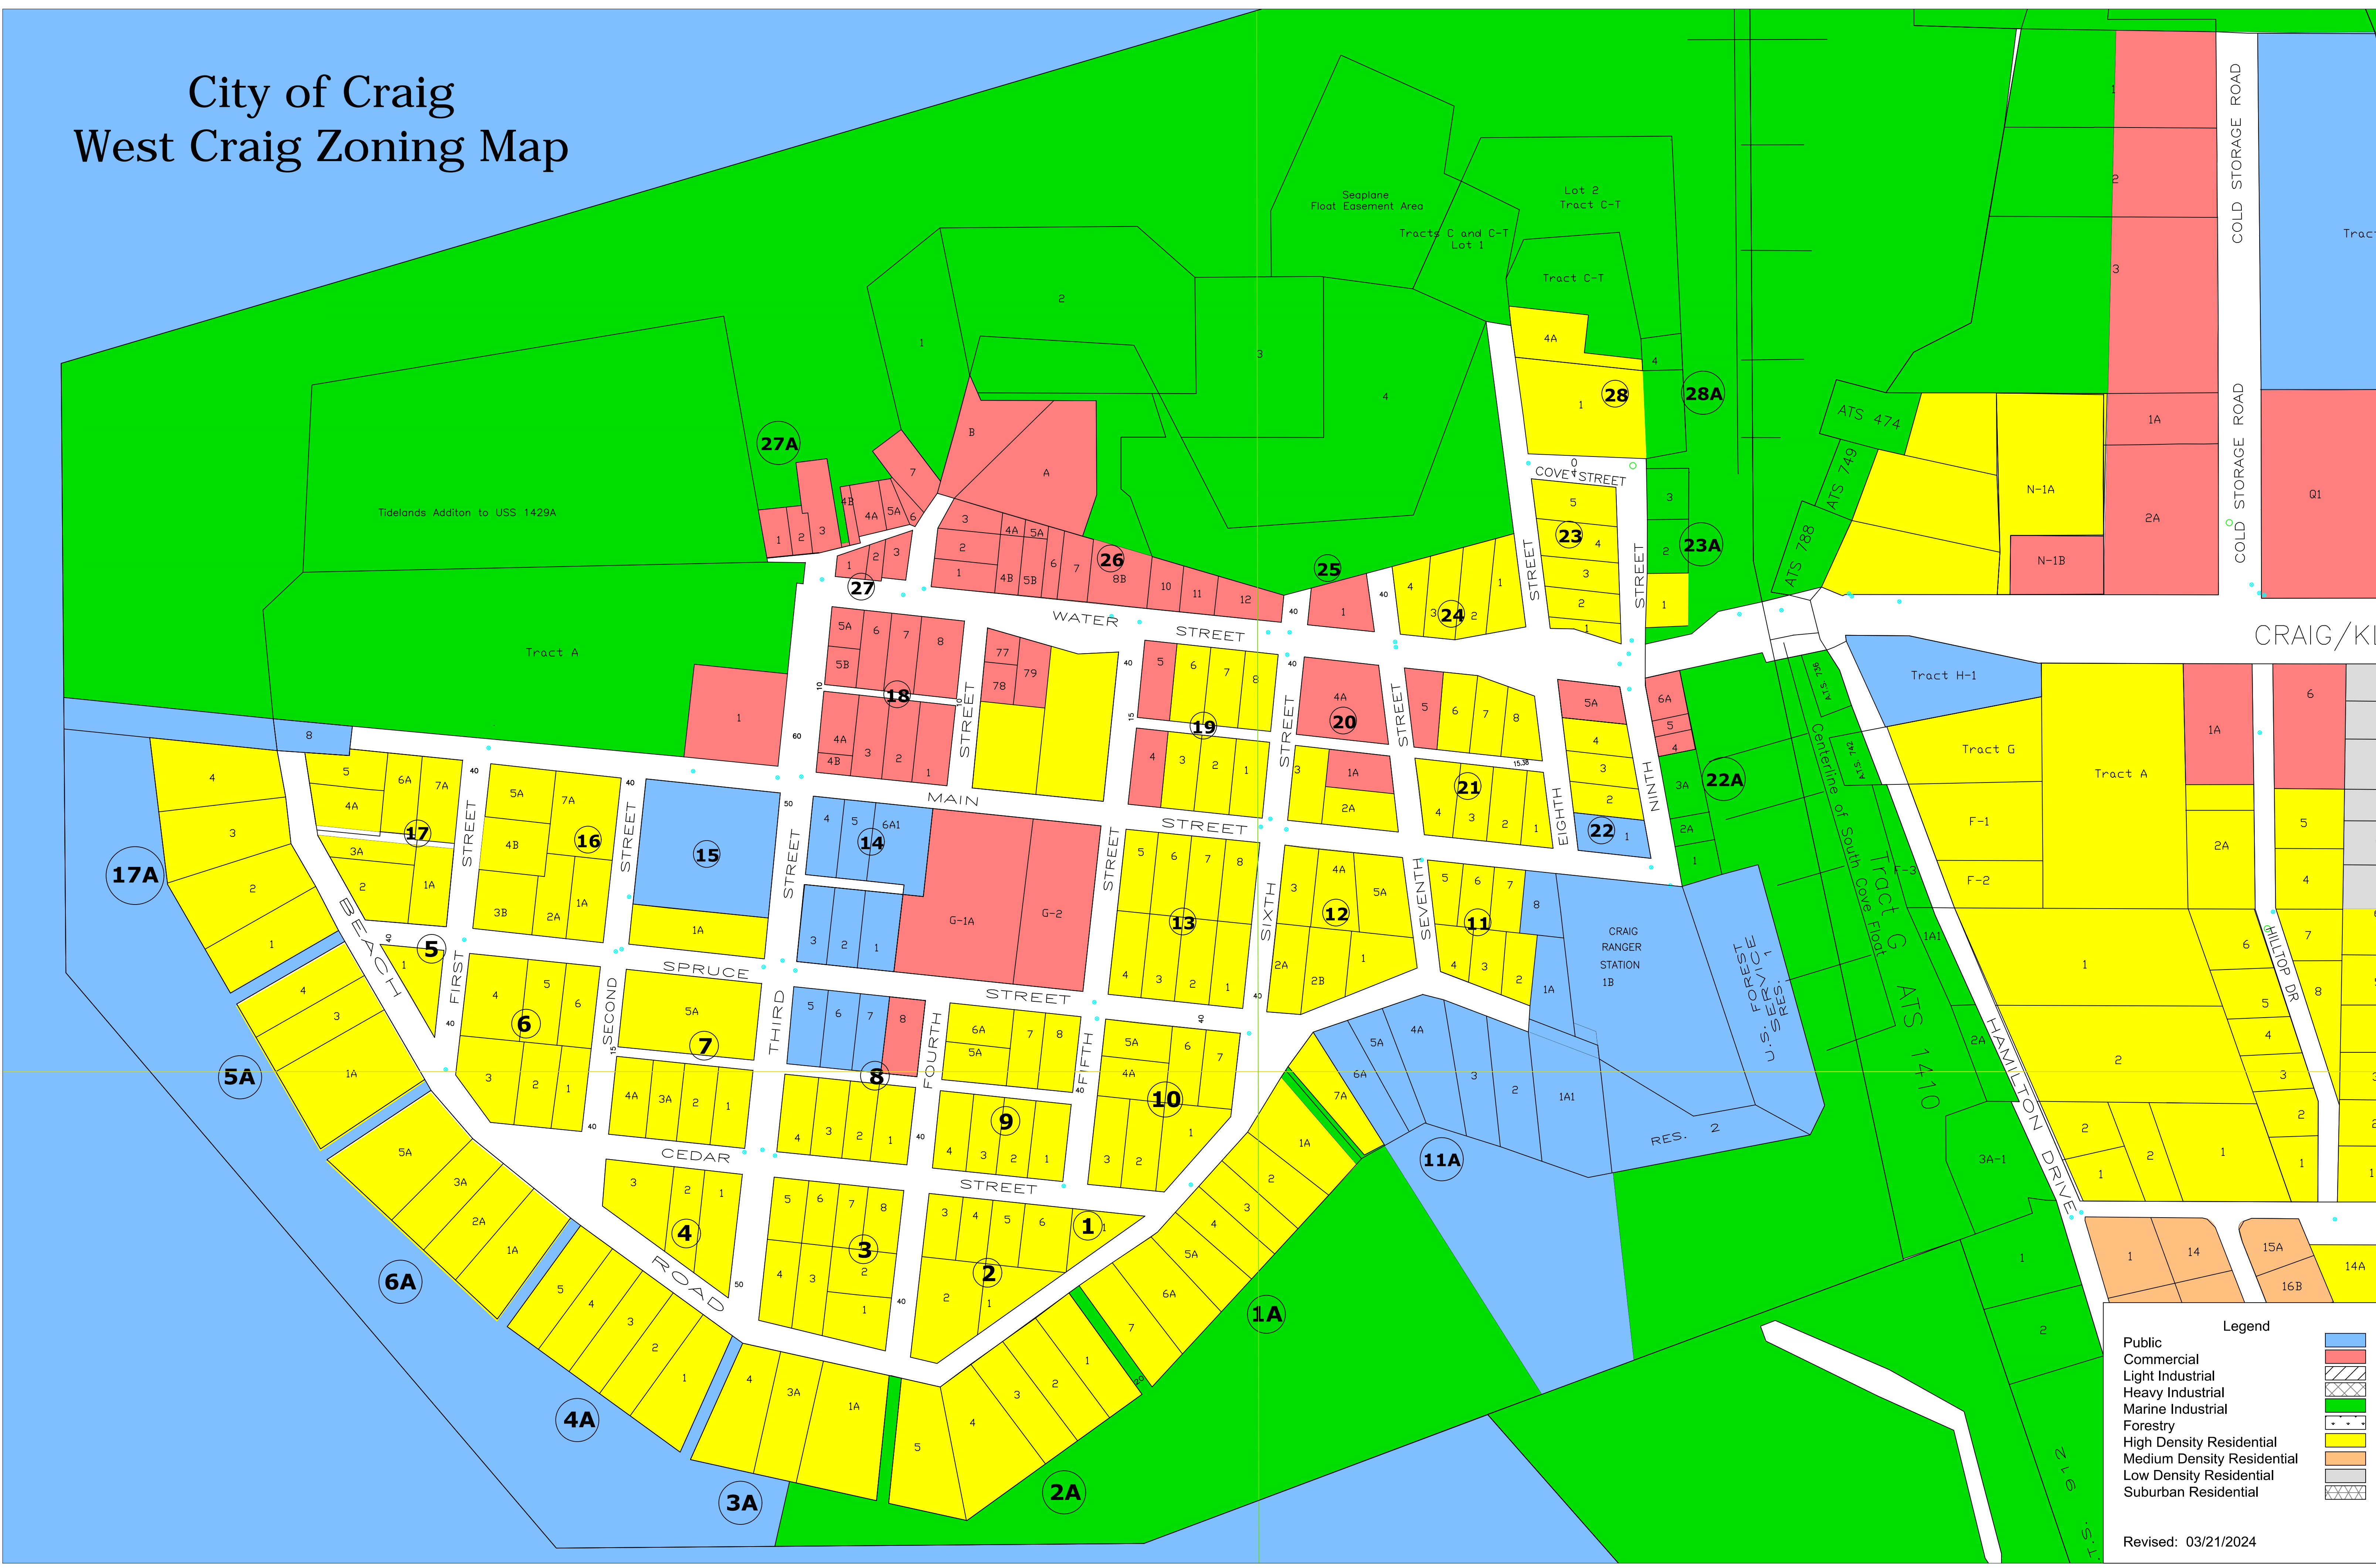

City of Craig West Craig Zoning Map

Legend

Public	
Commercial	
Light Industrial	
Heavy Industrial	
Marine Industrial	
Forestry	
High Density Residential	
Medium Density Residential	
Low Density Residential	
Suburban Residential	